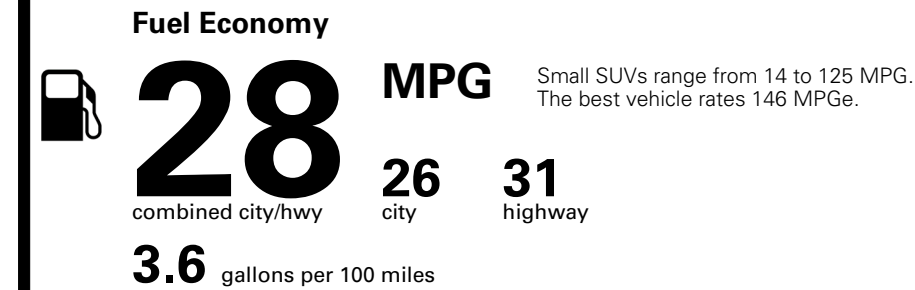

Inland Freight & Handling : \$1,600.00
Total Price : **\$30,905.00**

Proudly Supporting Hyundai Hope On Wheels and the Fight Against Pediatric Cancer Since 1998.

EPA DOT Fuel Economy and Environment

Gasoline Vehicle

You spend \$250 more in fuel costs over 5 years compared to the average new vehicle.

Annual fuel cost \$1,750

Fuel Economy & Greenhouse Gas Rating (tailpipe only)

Smog Rating (tailpipe only)

This vehicle emits 320 grams CO₂ per mile. The best emits 0 grams per mile (tailpipe only). Producing and distributing fuel also create emissions; learn more at fuelconomy.gov.